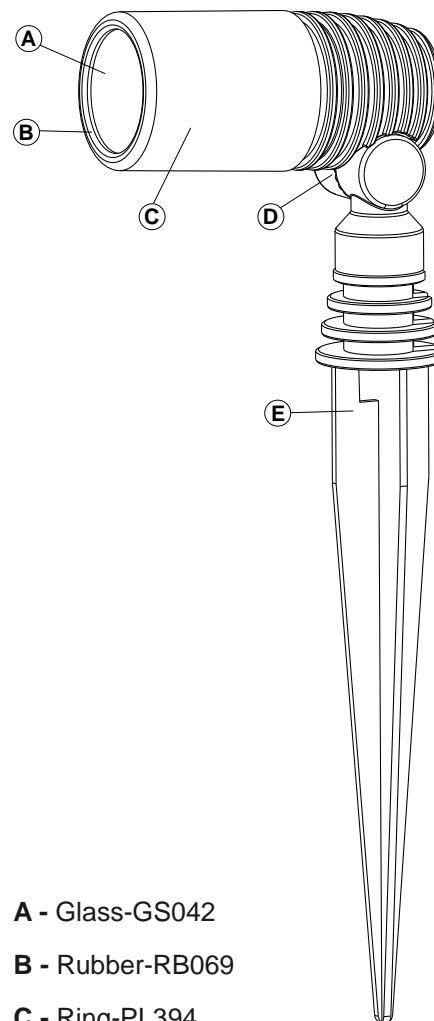

Alder

2580061

| | | |
|--------------|--------------------|---------------------------|
| 2 Watt | On/Off 5000 | Failure < 5% after 1000h |
| 120 Lumen | Non dimmable | Failure < 10% after 6000h |
| 3000 Kelvin | Instant full light | Flux > 80% after 6000h |
| 10.000 Hours | Power factor > 0,5 | CRI > 65 |

Mr11 LED 2W
G4 12V
Art. Nr. 6215011

- A - Glass-GS042
- B - Rubber-RB069
- C - Ring-PL394
- D - Hex screw-PL395
- E - Spike-PL102-1
- F - Base-PL163